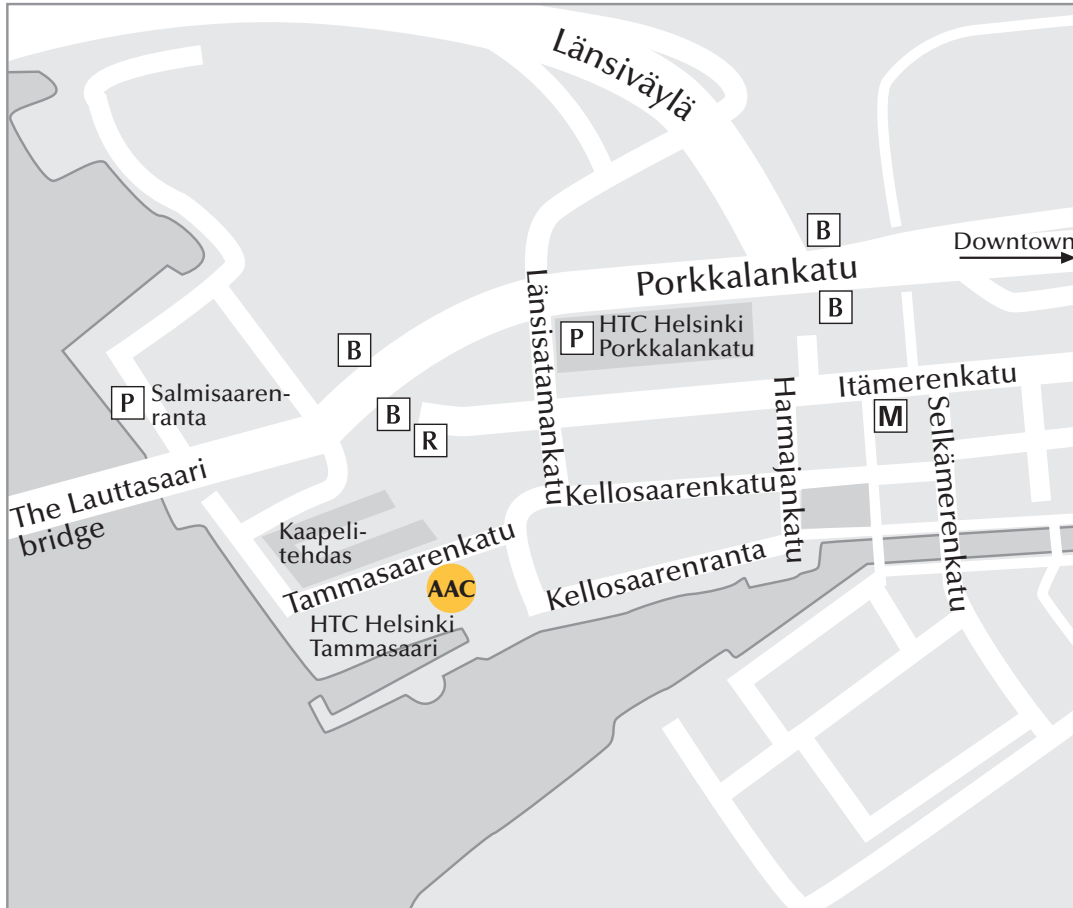

AAC Global Oy
Tammasaarenkatu 5
FI-00180 Helsinki
Tel. +358 9 4766 7800
Fax +358 9 4766 7810
www.aacglobal.com

AAC's Ruoholahti office is located in HTC Helsinki's Santa Maria building, about two kilometres from downtown Helsinki, next to the Kaapelitehdas building. The best way to get there is using public transport.

- A one minute walk from the terminal-stop of tram line 8.
- A five minute walk from the Ruoholahti metro station.
- HKL buses 20, 21V, 65A and 66A and Espoo T-buses stop at the Salmisaari stop (Porkkalankatu 11), about a two minute walk.
- The bus stop for buses that take the Länsväylä route is located on Porkkalankatu near the metro station.

The nearest parking place, with unrestricted parking time, is in the Salmisaarenranta area, close to the Lauttasaari bridge. It takes about five minutes to walk from there. There is also a parking hall in HTC Helsinki Porkkalankatu adjacent to the Ruoholahti shopping center. You can park your car there free for three hours.